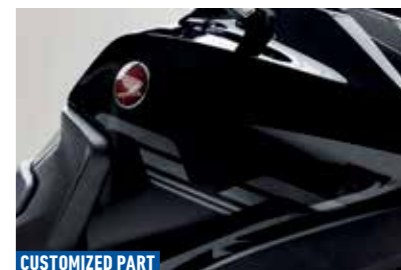

CUSTOMIZED PART

DECORATIVE STICKER SET 0824M-NAD-011

Set of decorative stripes that enhance the visual appearance of the NT1100, adding a touch of sportiness and depth to the colour palette. The set includes stickers for the fairings, wheels and panniers.

CONTACTEAZĂ UN DEALER